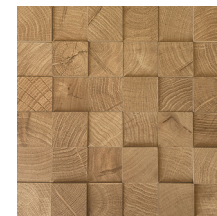

COLORS & SIZES

Oak

2"x12" | 4"x48" | 4"x4" | 8"x48"

Walnut

2"x12" | 4"x48" | 4"x4" | 8"x48"

Wenge

2"x12" | 4"x48" | 4"x4" | 8"x48"

Oak 3D Slat

24"x48"

Walnut 3D Slat

24"x48"

Wenge 3D Slat

24"x48"

Oak Mosaic | 2"x2"

Oak Mosaic | 3D Cube

Walnut Mosaic | 2"x2"

Walnut Mosaic | 3D Cube

Wenge Mosaic | 2"x2"

Wenge Mosaic | 3D Cube

Lead Time

In Stock/Quick Ship

PACKING INFORMATION

| Size | Finish | Thickness | SF per Box | SF per Pallet | Pieces per Box |
|----------------|--------|-----------|------------|---------------|----------------|
| 2"x12" | Matte | 9.5 mm | 4.30556 | 430.556 | 34 |
| 4"x4" | Matte | 9.5 mm | 5.812512 | 465.0009 | 72 |
| 4"x48" | Matte | 9 mm | 7.750016 | 542.5011 | 6 |
| 8"x48" | Matte | 9 mm | 12.9167 | 620.0012 | 5 |
| 24"x48" Slat | Matte | 9 mm | 15.50003 | 465.0009 | 2 |
| 2"x2" Mosaic | Matte | 9 mm | 5.812512 | 290.626 | 5 |
| Mosaic 3D Cube | Matte | 9 mm | 3.3798679 | 202.79207 | 4 |