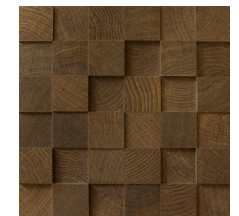

COLORS & SIZES

Oak

2"x12" | 4"x48" | 4"x4" | 8"x48"

Walnut

2"x12" | 4"x48" | 4"x4" | 8"x48"

Wenge

2"x12" | 4"x48" | 4"x4" | 8"x48"

Oak 3D Slat

24"x48"

Walnut 3D Slat

24"x48"

Wenge 3D Slat

24"x48"

Oak Mosaic | 2"x2"

Oak Mosaic | 3D Cube

Walnut Mosaic | 2"x2"

Walnut Mosaic | 3D Cube

Wenge Mosaic | 2"x2"

Wenge Mosaic | 3D Cube

Lead Time

In Stock/Quick Ship

PACKING INFORMATION

| Size | Finish | Thickness | SF per Box | SF per Pallet | Pieces per Box |
|----------------|--------|-----------|------------|---------------|----------------|
| 2"x12" | Matte | 9.5 mm | 4.30556 | 430.556 | 34 |
| 4"x4" | Matte | 9.5 mm | 5.812512 | 465.0009 | 72 |
| 4"x48" | Matte | 9 mm | 7.750016 | 542.5011 | 6 |
| 8"x48" | Matte | 9 mm | 12.9167 | 620.0012 | 5 |
| 24"x48" Slat | Matte | 9 mm | 15.50003 | 465.0009 | 2 |
| 2"x2" Mosaic | Matte | 9 mm | 5.812512 | 290.626 | 5 |
| Mosaic 3D Cube | Matte | 9 mm | 3.3798679 | 202.79207 | 4 |