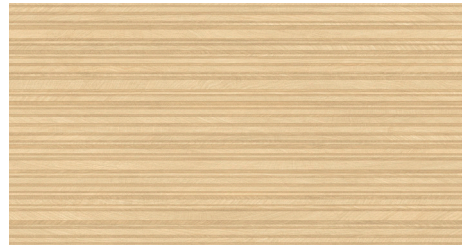

COLORS & SIZES

Oak

2"x12" | 4"x48" | 4"x4" | 8"x48"

Walnut

2"x12" | 4"x48" | 4"x4" | 8"x48"

Wenge

2"x12" | 4"x48" | 4"x4" | 8"x48"

Oak 3D Slat