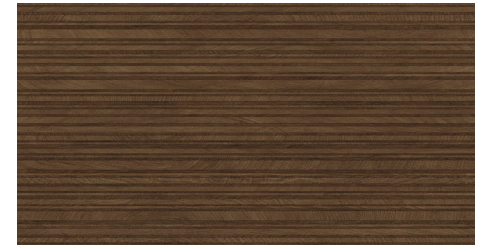

Wenge 3D Slat

24"x48"