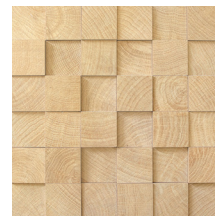

COLORS & SIZES

Oak

2"x12" | 4"x48" | 4"x4" | 8"x48"

Walnut

2"x12" | 4"x48" | 4"x4" | 8"x48"

Wenge

2"x12" | 4"x48" | 4"x4" | 8"x48"

Oak 3D Slat

24"x48"

Walnut 3D Slat

24"x48"

Wenge 3D Slat

24"x48"

Oak Mosaic | 2"x2"

Oak Mosaic | 3D Cube

Walnut Mosaic | 2"x2"

Walnut Mosaic | 3D Cube

Wenge Mosaic | 2"x2"

Wenge Mosaic | 3D Cube

Lead Time

In Stock/Quick Ship

PACKING INFORMATION

| Size | Finish | Thickness | SF per Box | SF per Pallet | Pieces per Box |
|----------------|--------|-----------|------------|---------------|----------------|
| 2"x12" | Matte | 9.5 mm | 4.30556 | 430.556 | 34 |
| 4"x4" | Matte | 9.5 mm | 5.812512 | 465.0009 | 72 |
| 4"x48" | Matte | 9 mm | 7.750016 | 542.5011 | 6 |
| 8"x48" | Matte | 9 mm | 12.9167 | 620.0012 | 5 |
| 24"x48" Slat | Matte | 9 mm | 15.50003 | 465.0009 | 2 |
| 2"x2" Mosaic | Matte | 9 mm | 5.812512 | 290.626 | 5 |
| Mosaic 3D Cube | Matte | 9 mm | 3.3798679 | 202.79207 | 4 |